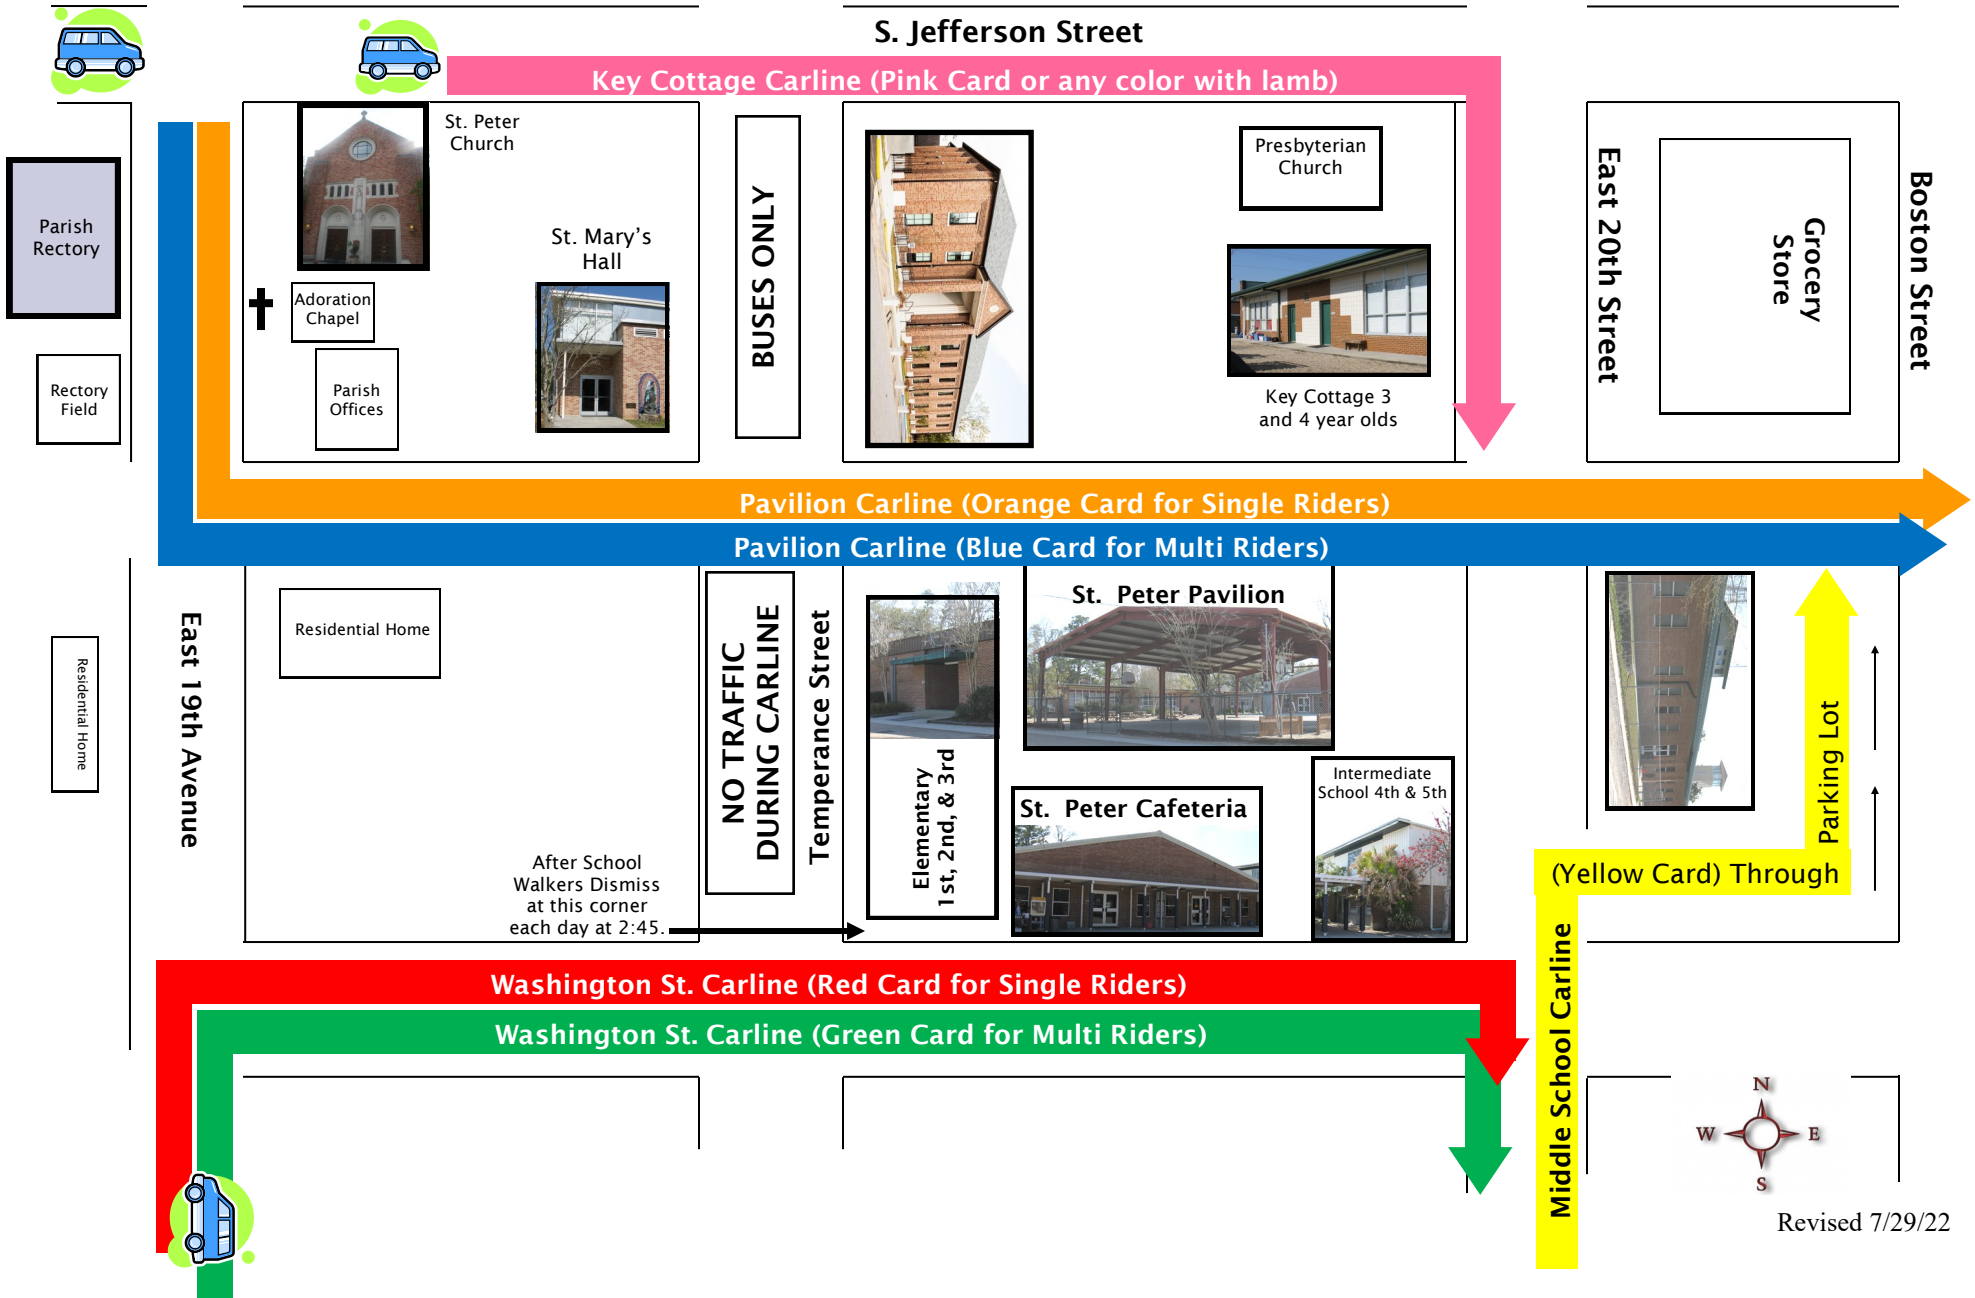

## St. Peter Catholic School—AFTERNOON CARLINES 2024-2025

S. Jefferson Street

Key Cottage Carline (Pink Card or any color with lamb)

St. Peter Church

St. Mary's Hall

Adoration Chapel

Parish Offices

BUSES ONLY

Presbyterian Church

Key Cottage 3 and 4 year olds

Grocery Store

Pavilion Carline (Orange Card for Single Riders)

Pavilion Carline (Blue Card for Multi Riders)

Residential Home

NO TRAFFIC DURING CARLINE

Temperance Street

Elementary 1st, 2nd, & 3rd

St. Peter Pavilion

St. Peter Cafeteria

Intermediate School 4th & 5th

After School Walkers Dismiss at this corner each day at 2:45.

Parking Lot

(Yellow Card) Through

Washington St. Carline (Red Card for Single Riders)

Washington St. Carline (Green Card for Multi Riders)

Middle School Carline

Revised 7/29/22